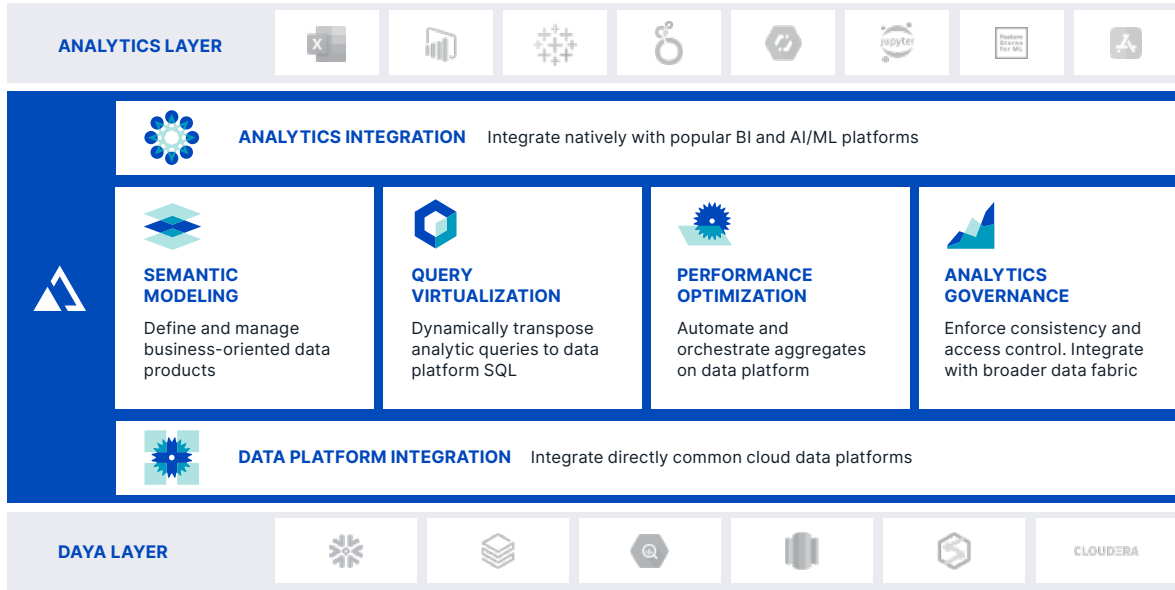

- Optimize analytics infrastructure
- Enable self-service analytics
- Accelerate adoption of data science and enterprise AI

8X

INCREASED IN BI QUERY SPEED

3X

REDUCTION IN CLOUD COMPUTE

10X

REDUCTION IN TIME TO BUILD NEW DASHBOARD

4X

REDUCTION IN DATA MODELING TIME

ATSCALE – A SEMANTIC LAYER PLATFORM

ANALYTICS ACCELERATION

Data-driven decision making depends on speed-of-thought analytics

- Provide a modern, cloud-centric approach to delivering OLAP like experience
- Maintain live connection to data warehouse / lakehouse with no data extracts
- Build interactive dashboards on different BI tools (PowerBI, Excel, Tableau, Looker)

SELF-SERVICE ANALYTICS

Scaling data-driven insights means balancing governance with self service

- Create a centrally managed metrics hub that can be used to build new analytics experiences
- Embrace Data Mesh / Hub-and-spoke analytics frameworks
- Gain efficiency with shareable and reusable model elements (conformed dimensions, metric calculations)

SCALE ENTERPRISE AI

Increase adoption and business outcomes of data science and AI/ML

- Share business-vetted features with data scientists
- Simplify production model deployment and data pipeline management
- Make predictions and inferences available to business using existing analytics infrastructure